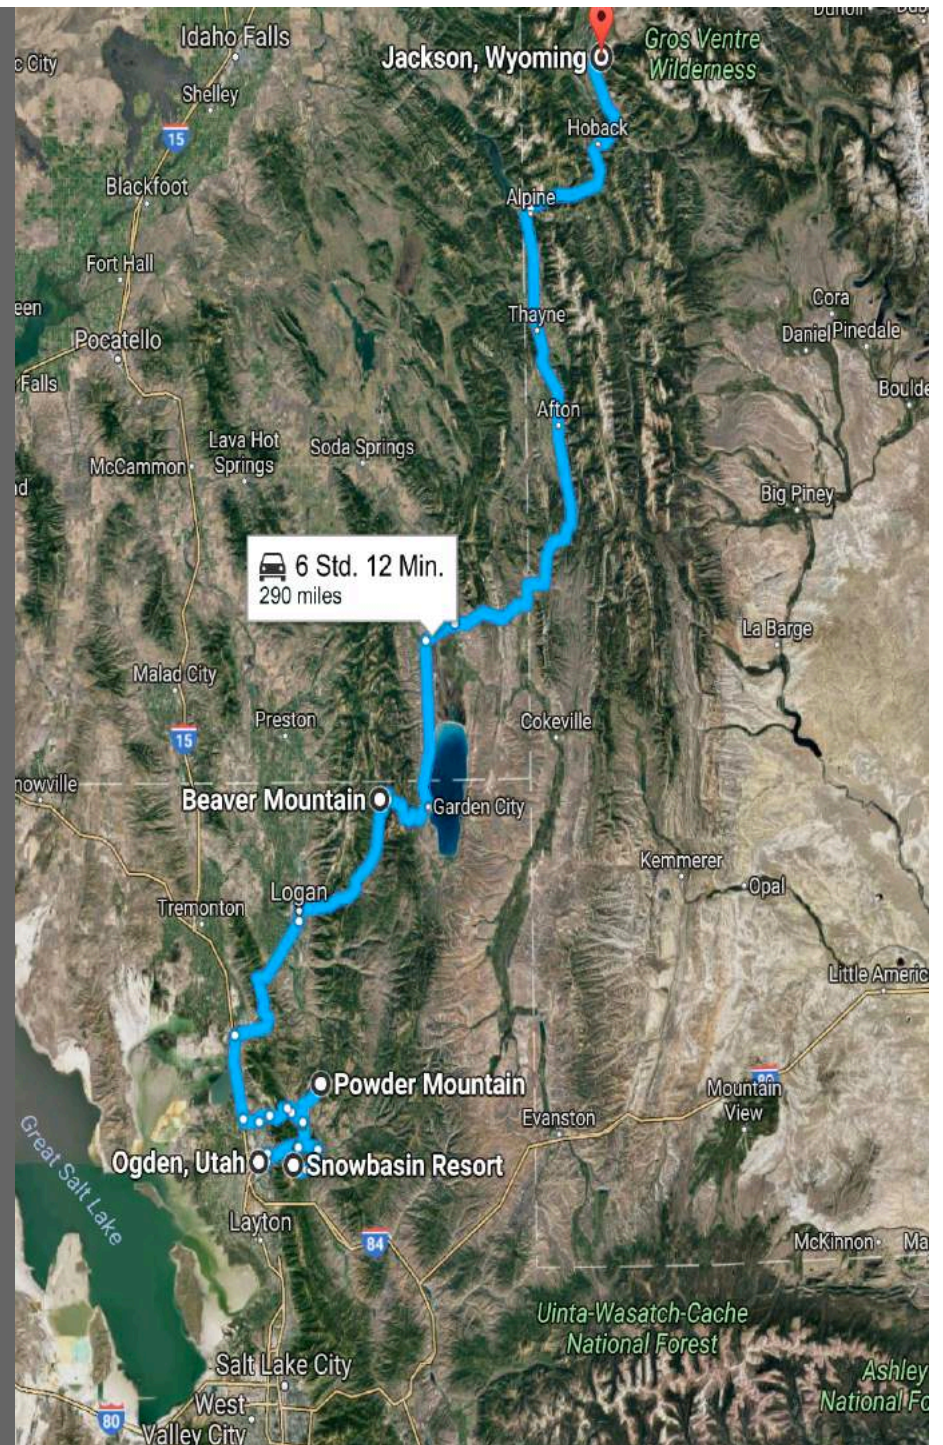

24.12.	Ogden	08:30			
	Snowbasi				
	Ogden	n	20	00:30	09:00
	Snowbasin Ski			01:30	10:30
	Powder				
	Snowbasi Mountai	n	23	00:40	11:10
	Powder Mountain	Ski		01:30	12:40
	Powder	Beeaver			
	Mountai	Mountai	90	02:00	14:40
	n	n			
	Beeaver Mountain	Ski		01:30	16:10
	Beeaver				
	Mountai	Jackson	179	03:00	19:10
	n