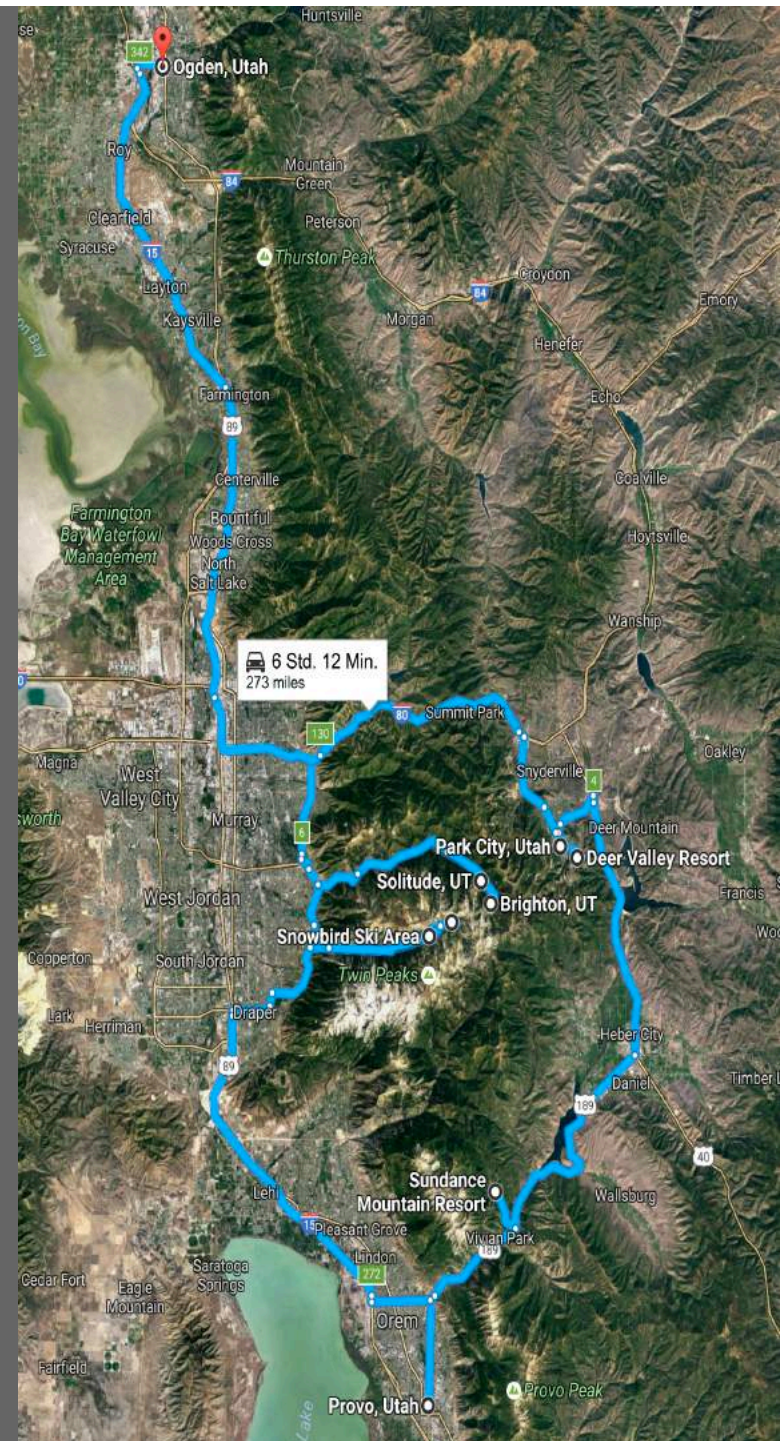

Xmas Tüürli

20.12.	Las Vegas	08:00			
	Lee				
	Las Vegas Canyon		50	00:50	08:50
	Lee Canyon Ski			01:00	09:50
	Lee Brian				
	Canyon Head		239	03:43	13:33
	Brian Head Ski			01:00	14:33
	Brian Eagle				
	Head Point		65	01:20	15:53
	Eagle Point Ski			02:00	17:53
	Eagle Point Ski		174	02:41	20:34

21.12.	Provo	08:30			
		Deer Valley	69	01:13	09:43
		Deer Valley Ski		02:00	11:43
		Brighton	13	00:29	12:12
		Brighton Ski		01:30	13:42
		Solitude	3	00:10	13:52
		Solitude Ski		01:30	15:22
		Provo	54	01:02	16:24
22.12.	Provo	08:30			
		Alta	69	01:02	09:32
		Alta Ski		02:00	11:32
		Snowbird	5	00:15	11:47
		Snowbird Ski		01:30	13:17
		Sundance	50	01:11	14:28
		Sundance Ski		01:30	15:58
		Provo	16	00:26	16:24
23.12.	Provo	08:30			
		Park City	45	01:01	09:31
		Park City Ski		06:30	16:01
		Ogden	68	01:10	17:11

22.12.	Provo		08:00		
	Provo	Deer Valley	69 01:13	09:13	
					12
	Deer Valley Ski		03:00	12:13	8
	Deer Valley	Brighton	13 00:29	12:42	
	Brighton Ski		01:30	14:12	75
	Brighton	Solitude	3 00:10	14:22	
	Solitude Ski		01:30	15:52	67
	Solitude	Provo	54 01:02	16:54	

PARK CITY
THERE IS ONLY ONE.

24.12.	Provo	08:30				
	Provo	Park City	45	01:01	09:31	
	Park City Ski			06:30	16:01	
	Park City	Ogden	68	01:10	17:11	79

THIS TRAIL MAP CONTINUES TO EVOLVE AND WILL BE UPDATED AS WE GET CLOSER TO THE 2015-16 SEASON