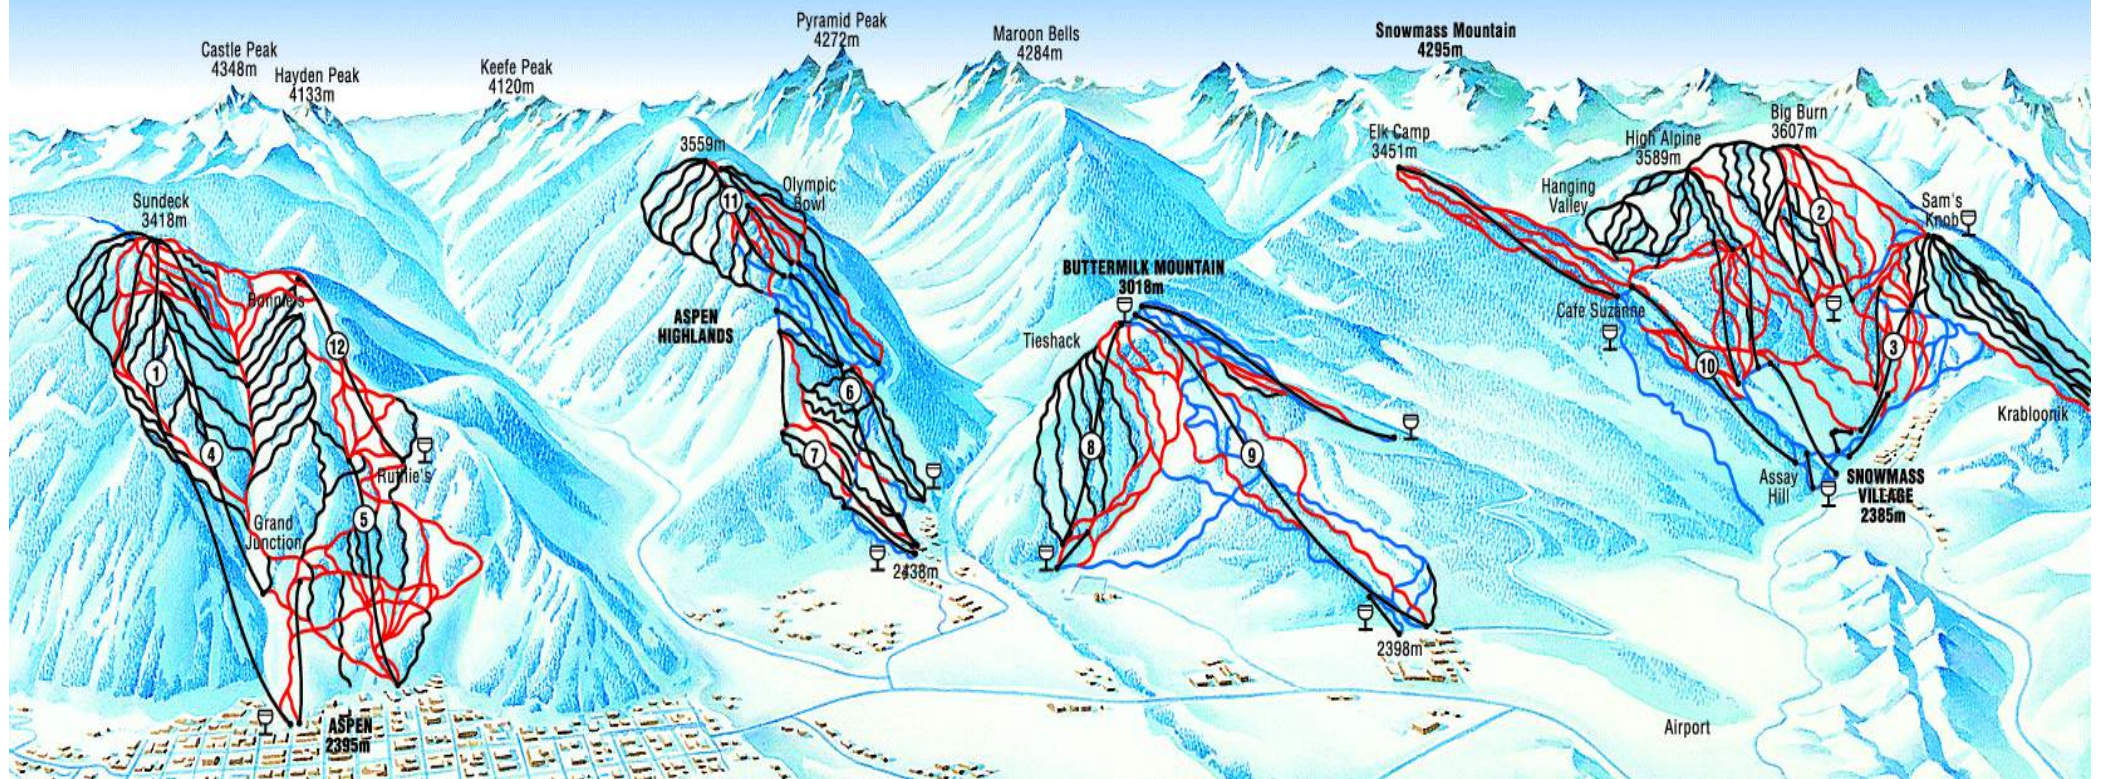

27.12.	Glenwood Springs				
		08:30			
	Glenwood Springs	Aspen Snowmass	40	00:50	09:20
				02:30	11:50
		Buttermilk Snowmass Mountain		00:10	12:00
		Buttermilk Ski		00:30	12:30
		Buttermilk Highlands		00:10	12:40
		Highlands Ski		01:30	14:10
		Highlands			
	Ski	Aspen Mountain		00:10	14:20
		Aspen Mountain Ski		01:30	15:50
	Aspen Mountain	Frisco	124	02:10	18:00