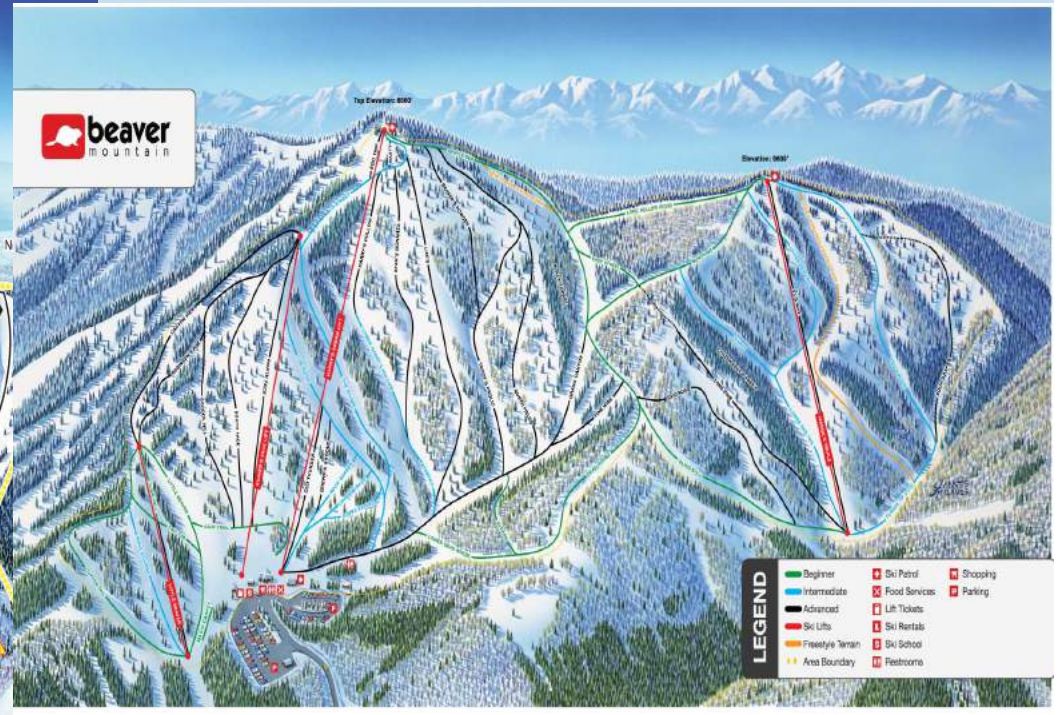

22.12.	Provo		08:00		
	Provo	Deer Valley	69 01:13	09:13	
					12
	Deer Valley Ski		03:00	12:13	8
	Deer Valley	Brighton	13 00:29	12:42	
	Brighton Ski		01:30	14:12	75
	Brighton	Solitude	3 00:10	14:22	
	Solitude Ski		01:30	15:52	67
	Solitude	Provo	54 01:02	16:54	

23.12.	Provo	08:00			
	Provo	Alta	69	01:02	09:02
	Alta Ski			02:00	11:02
	Alta	Snowbird	5	00:15	11:17
	Snowbird Ski			01:30	12:47
	Snowbird	Sundance	50	01:11	13:58
	Sundance Ski			01:30	15:28
	Sundance	Provo	16	00:26	15:54
					128
					32

PARK CITY
THERE IS ONLY ONE.

24.12.	Provo	08:30				
	Provo	Park City	45	01:01	09:31	
	Park City Ski			06:30	16:01	
	Park City	Ogden	68	01:10	17:11	79

THIS TRAIL MAP CONTINUES TO EVOLVE AND WILL BE UPDATED AS WE GET CLOSER TO THE 2015-16 SEASON

24.12.	Ogden	08:30			
	Snowbasi				
	Ogden	n	20	00:30	09:00
	Snowbasin Ski			01:30	10:30
	Powder				
	Snowbasi Mountai	n	23	00:40	11:10
	Powder Mountain	Ski		01:30	12:40
	Powder	Beeaver			
	Mountai	Mountai	90	02:00	14:40
	n	n			
	Beeaver Mountain	Ski		01:30	16:10
	Beeaver				
	Mountai	Jackson	179	03:00	19:10
	n				