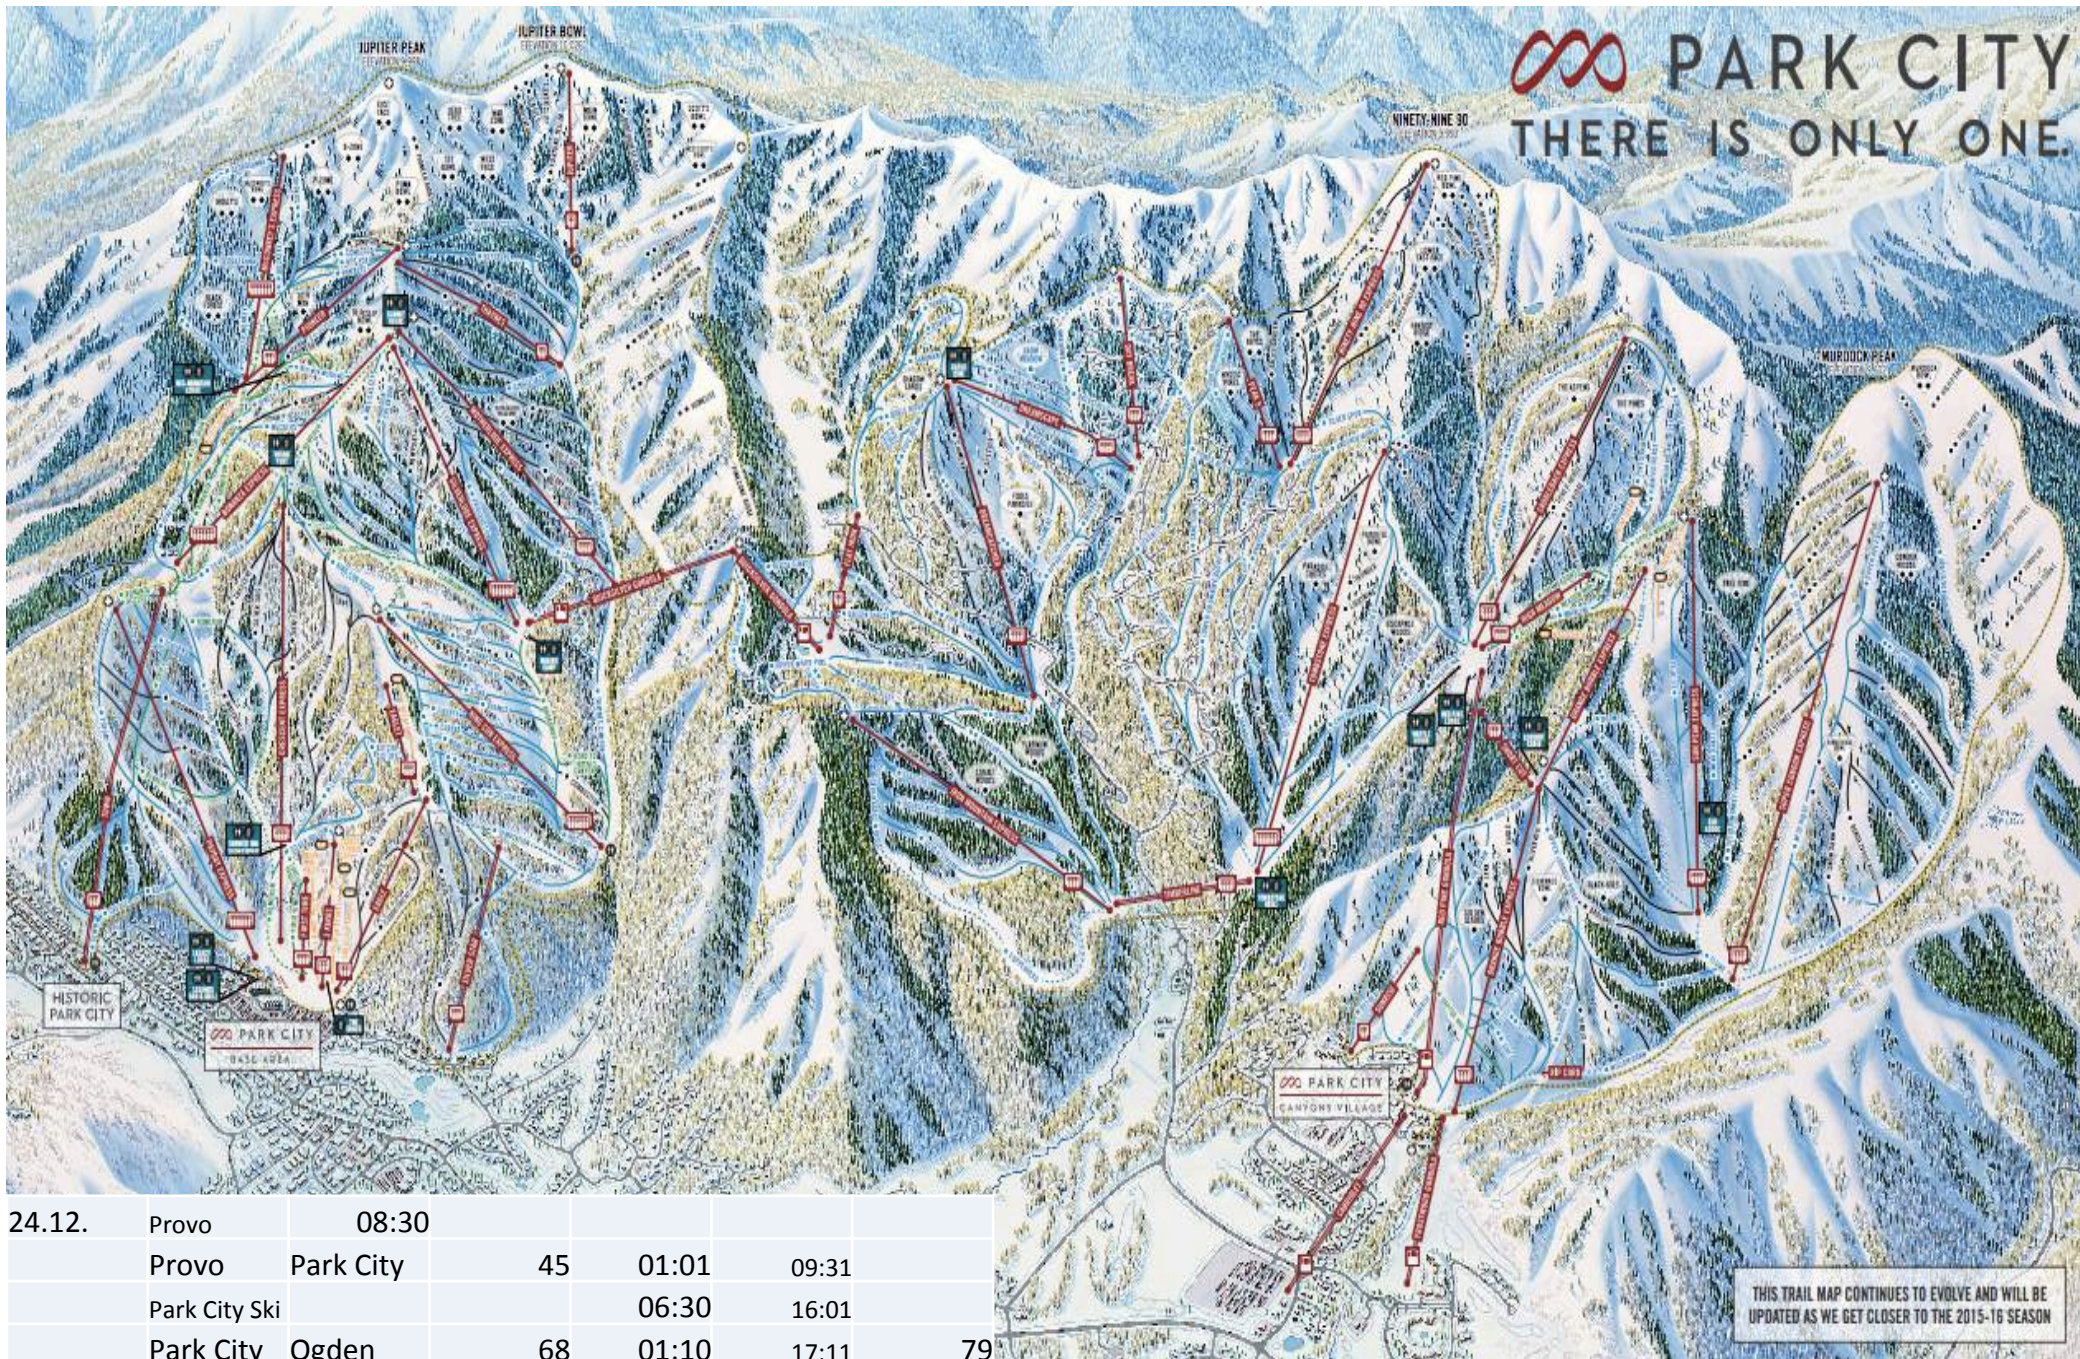

PARK CITY
THERE IS ONLY ONE.

24.12.	Provo	08:30				
	Provo	Park City	45	01:01	09:31	
	Park City Ski			06:30	16:01	
	Park City	Ogden	68	01:10	17:11	79

THIS TRAIL MAP CONTINUES TO EVOLVE AND WILL BE UPDATED AS WE GET CLOSER TO THE 2015-16 SEASON