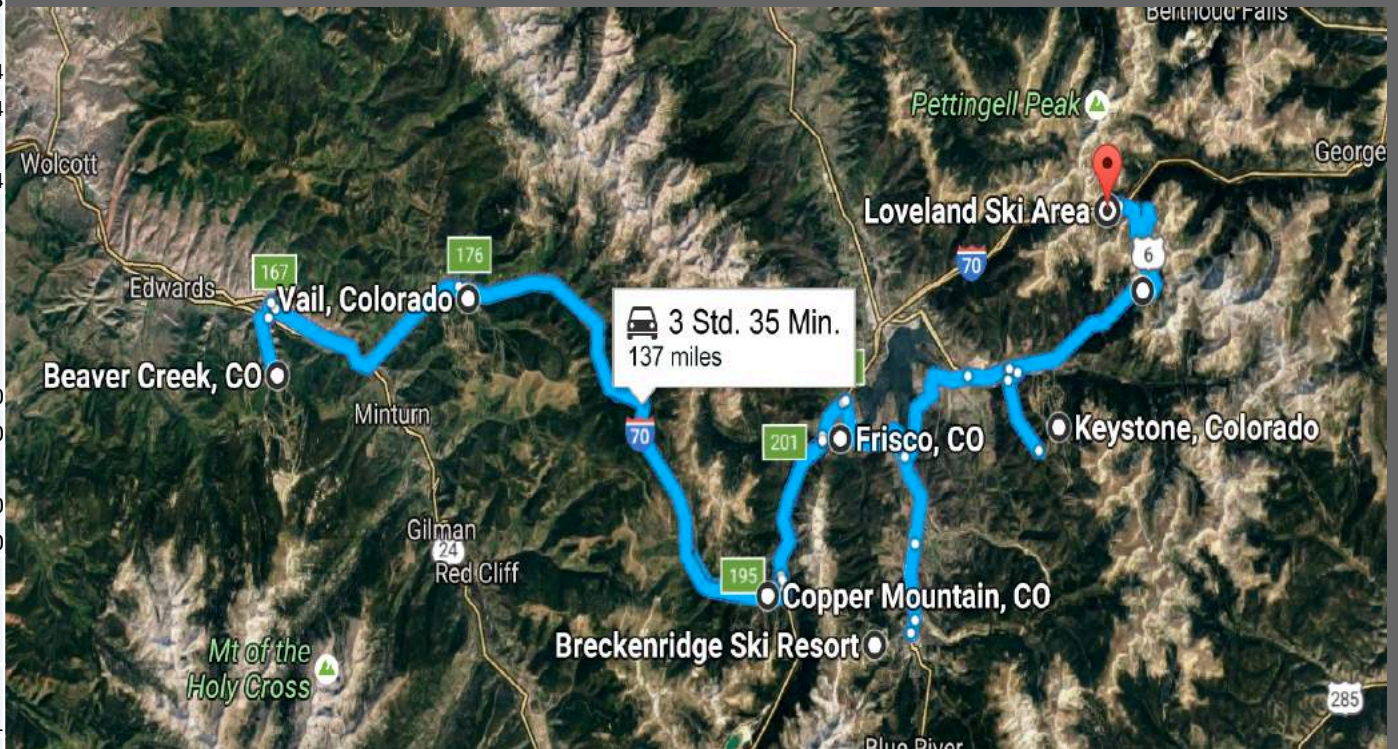

26.12.	Craig	08:30			
	Craig	Steamboat Springs	41	00:47	09:17
	Steamboat Ski			02:00	11:17
	Steamboat Winter Park		100	01:51	13:08
	Winter Park Ski			03:00	16:08
	Winter Park Ski	Glenwood Springs	143	02:24	18:32

 5 Std. 15 Min.
 284 miles

27.12.	Glenwood Springs	08:30			
	Glenwood Springs	Aspen Snowmass	40	00:50	09:20
		Snowmass		02:30	11:50
		Buttermilk			
	Snowmass	Mountain		00:10	12:00
		Buttermilk Ski		00:30	12:30
		Buttermilk Highlands		00:10	12:40
		Highlands Ski		01:30	14:10
		Highlands			
	Ski	Aspen Mountain		00:10	
		Aspen Mountain Ski		01:30	
		Aspen			
	Mountain	Frisco	124	02:10	

27.12.	Glenwood Springs				
		08:30			
	Glenwood Springs	Aspen Snowmass	40	00:50	09:20
				02:30	11:50
		Buttermilk Snowmass Mountain		00:10	12:00
		Buttermilk Ski		00:30	12:30
		Buttermilk Highlands		00:10	12:40
		Highlands Ski		01:30	14:10
		Highlands			
	Ski	Aspen Mountain		00:10	14:20
		Aspen Mountain Ski		01:30	15:50
	Aspen Mountain	Frisco	124	02:10	18:00

28.12					
.	Frisco	08:00			
	Frisco	Vail	26	00:33	08:33
	Vail Ski			04:00	12:33
		Beaver			
	Vail	Creek	12	00:21	12:54
	Beaver Creek Ski			02:30	15:24
	Beaver Creek	Frisco	38	00:50	16:14
29.12					
.	Frisco	08:15			
		Copper Mountain			
	Frisco		7	00:15	08:30
	Copper Ski			03:30	12:00
	Copper Mountain	Breckenridge			
	Breckenridge Ski		18	00:30	12:30
				03:30	16:00
30.12					
.	Frisco	08:00			
		Keystone			
	Frisco		17	00:31	08:31
	Keystone Ski			02:00	10:31
		Arapahoe			
	Keystone		11	00:31	11:02
	Arapahoe Ski			02:00	13:02
		Loveland			
	Arapahoe		7	00:14	13:16
	Loveland Ski			02:00	15:16
	Loveland				