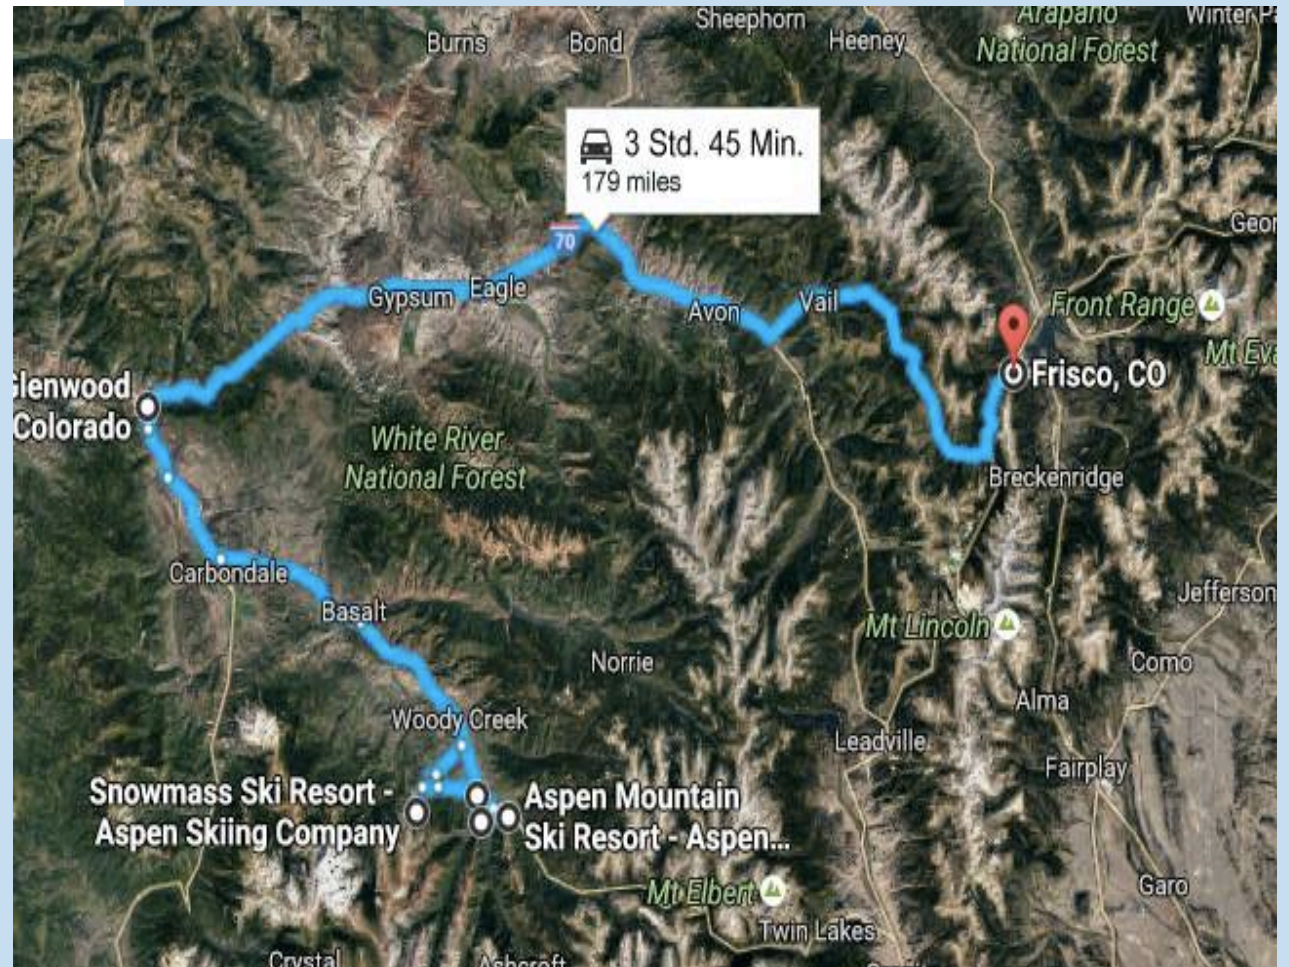

27.12.	Glenwood Springs	08:30			
	Glenwood Springs	Aspen Snowmass	40	00:50	09:20
		Snowmass		02:30	11:50
		Buttermilk			
	Snowmass	Mountain		00:10	12:00
		Buttermilk Ski		00:30	12:30
		Buttermilk Highlands		00:10	12:40
		Highlands Ski		01:30	14:10
		Highlands			
	Ski	Aspen Mountain		00:10	
		Aspen Mountain Ski		01:30	
		Aspen			
	Mountain	Frisco	124	02:10