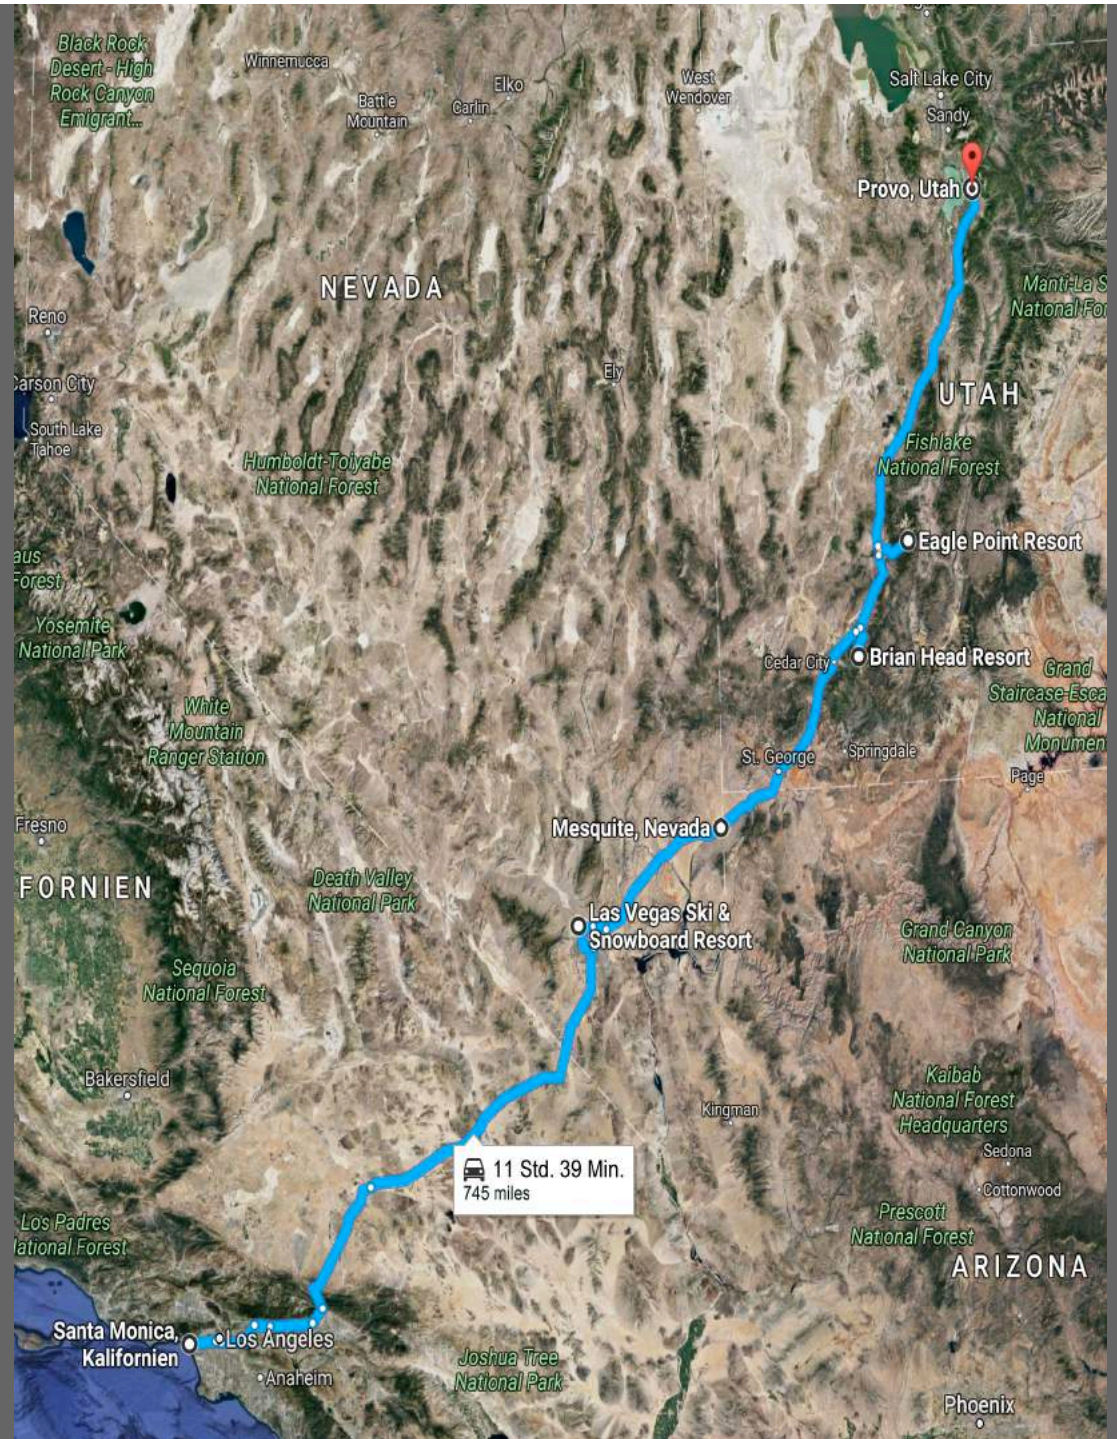

Xmas Tüürli

20.12.	Las Vegas	08:00			
	Lee				
	Las Vegas Canyon		50	00:50	08:50
	Lee Canyon Ski			01:00	09:50
	Lee Brian				
	Canyon Head		239	03:43	13:33
	Brian Head Ski			01:00	14:33
	Brian Eagle				
	Head Point		65	01:20	15:53
	Eagle Point Ski			02:00	17:53
	Eagle Point Ski		174	02:41	20:34

21.12.	Provo	08:30			
		Deer Valley	69	01:13	09:43
		Deer Valley Ski		02:00	11:43
		Brighton	13	00:29	12:12
		Brighton Ski		01:30	13:42
		Solitude	3	00:10	13:52
		Solitude Ski		01:30	15:22
		Provo	54	01:02	16:24
22.12.	Provo	08:30			
		Alta	69	01:02	09:32
		Alta Ski		02:00	11:32
		Snowbird	5	00:15	11:47
		Snowbird Ski		01:30	13:17
		Sundance	50	01:11	14:28
		Sundance Ski		01:30	15:58
		Provo	16	00:26	16:24
23.12.	Provo	08:30			
		Park City	45	01:01	09:31
		Park City Ski		06:30	16:01
		Ogden	68	01:10	17:11

22.12.	Provo		08:00		
	Provo	Deer Valley	69 01:13	09:13	
					12
	Deer Valley Ski		03:00	12:13	8
	Deer Valley	Brighton	13 00:29	12:42	
	Brighton Ski		01:30	14:12	75
	Brighton	Solitude	3 00:10	14:22	
	Solitude Ski		01:30	15:52	67
	Solitude	Provo	54 01:02	16:54	

PARK CITY
THERE IS ONLY ONE.

24.12.	Provo	08:30				
	Provo	Park City	45	01:01	09:31	
	Park City Ski			06:30	16:01	
	Park City	Ogden	68	01:10	17:11	79

THIS TRAIL MAP CONTINUES TO EVOLVE AND WILL BE UPDATED AS WE GET CLOSER TO THE 2015-16 SEASON