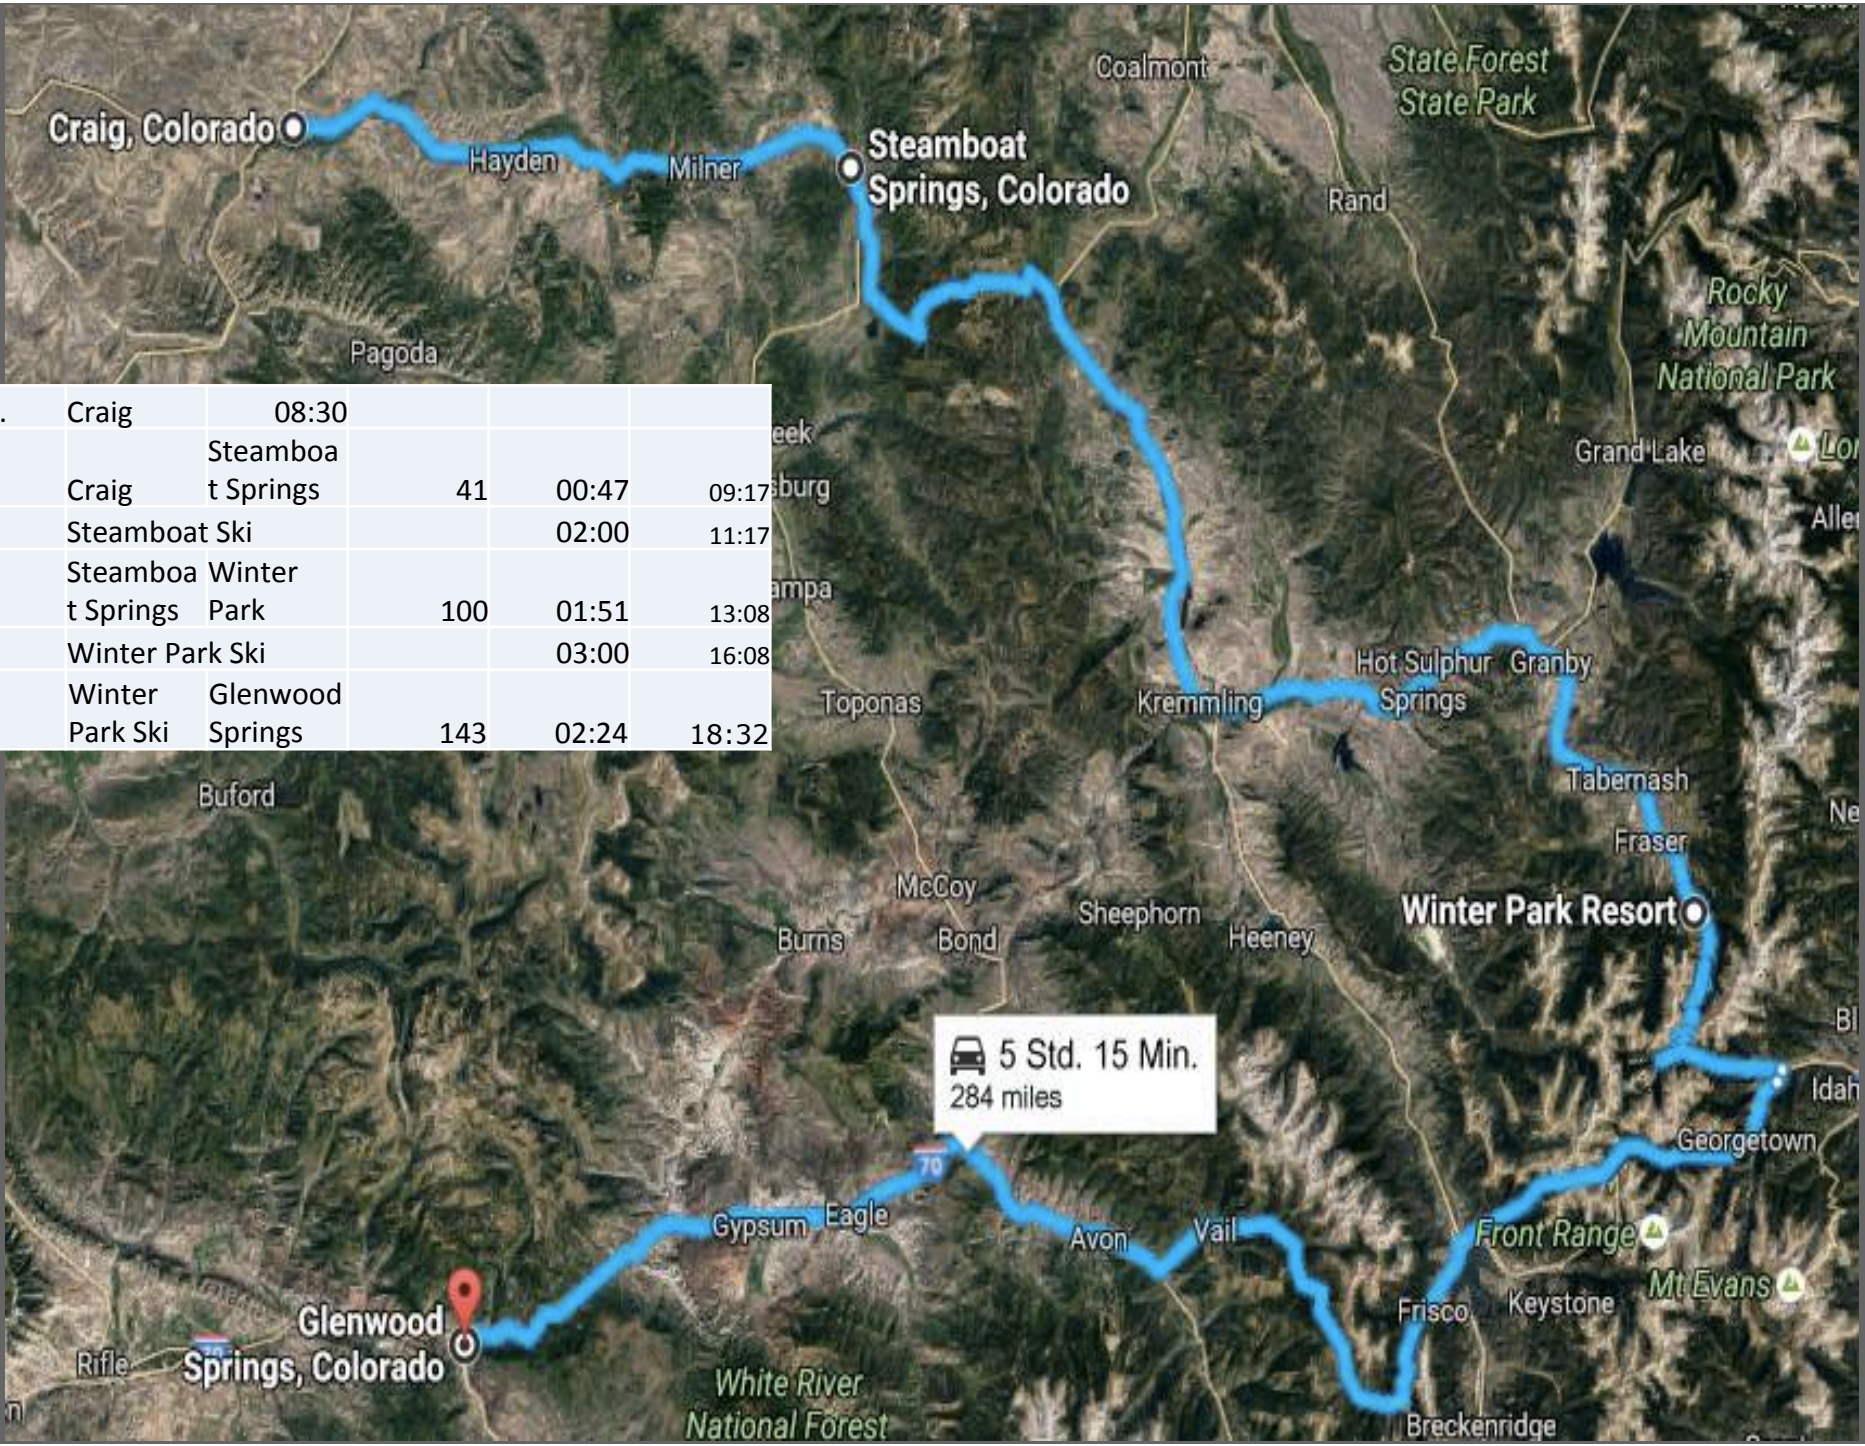

25.12.	Ogden	08:30			
		Snowbasi			
	Ogden	n	20	00:30	09:00
	Snowbasin Ski			01:30	10:30
		Powder			
	Snowbasin Mountain	n	23	00:40	11:10
	Powder Mountain Ski			01:30	12:40
	Powder Mountain	Beaver Mountain			
	n	n	90	02:00	14:40
	Beaver Mountain Ski			01:30	16:10

25.12.	Jackson	08:30			
	Snow King Ski			00:30	09:00
	Jackson	Jackson			
	Hole	Hole	12	00:21	09:21
	Jackson Hole Ski			03:00	12:21
	Jackson Hole Ski	Craig	360	05:40	18:01

26.1						
2.	Jackson		08:30			
					00:3	09:0
	Snow King Ski				0	0
					00:2	09:2
	Jackson	Jackson Hole	12	1	1	
					03:0	12:2
	Jackson Hole Ski				0	1
					08:1	20:3
	Hole Ski	Frisco	505	2	3	

26.12.	Craig	08:30			
	Craig	Steamboat Springs	41	00:47	09:17
	Steamboat Ski			02:00	11:17
	Steamboat Winter Park		100	01:51	13:08
	Winter Park Ski			03:00	16:08
	Winter Park Ski	Glenwood Springs	143	02:24	18:32

28.12					
.	Frisco	08:00			
	Frisco	Vail	26	00:33	08:33
	Vail Ski			04:00	12:33
		Beaver			
	Vail	Creek	12	00:21	12:54
	Beaver Creek Ski			02:30	15:24
	Beaver Creek	Frisco	38	00:50	16:14
29.12					
.	Frisco	08:15			
		Copper Mountain			
	Frisco		7	00:15	08:30
	Copper Ski			03:30	12:00
	Copper Mountain	Breckenridge			
	Breckenridge Ski		18	00:30	12:30
				03:30	16:00
30.12					
.	Frisco	08:00			
		Keystone			
	Frisco		17	00:31	08:31
	Keystone Ski			02:00	10:31
		Arapahoe			
	Keystone		11	00:31	11:02
	Arapahoe Ski			02:00	13:02
		Loveland			
	Arapahoe		7	00:14	13:16
	Loveland Ski			02:00	15:16
	Loveland				